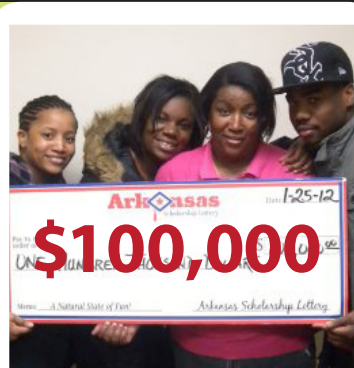

MORE ASL WINNERS